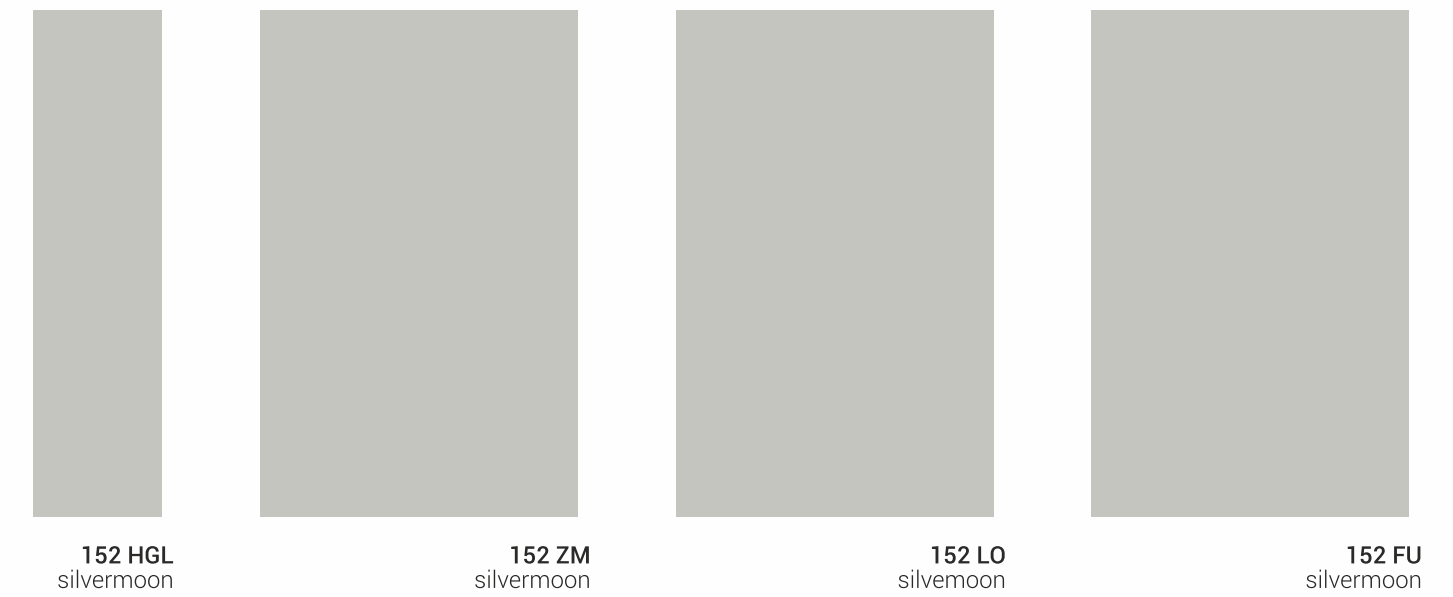

CLASSY

enduring and timeless colour that adds a touch of classic sophistication to any space. Its neutral tone makes it an excellent choice for a subtle background while still exuding an air of authority.