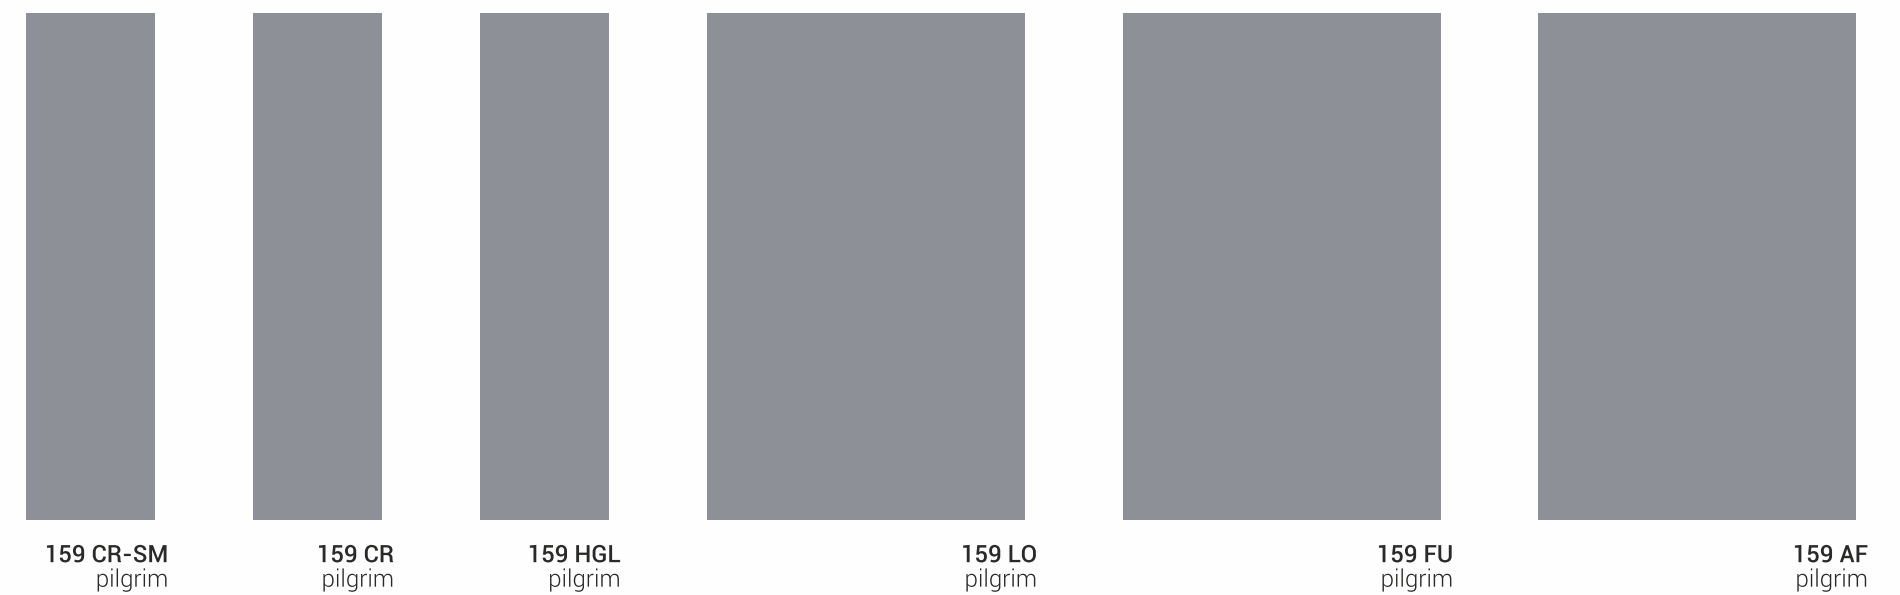

HARMONY

creating a harmonious balance that enhances any interior design. Discover the versatility and beauty of grey in our collection today.

SEAMLESS

shade of grey which can blend seamlessly with bold and colourful decor, creating a harmonious and balanced aesthetic due to its versatility.