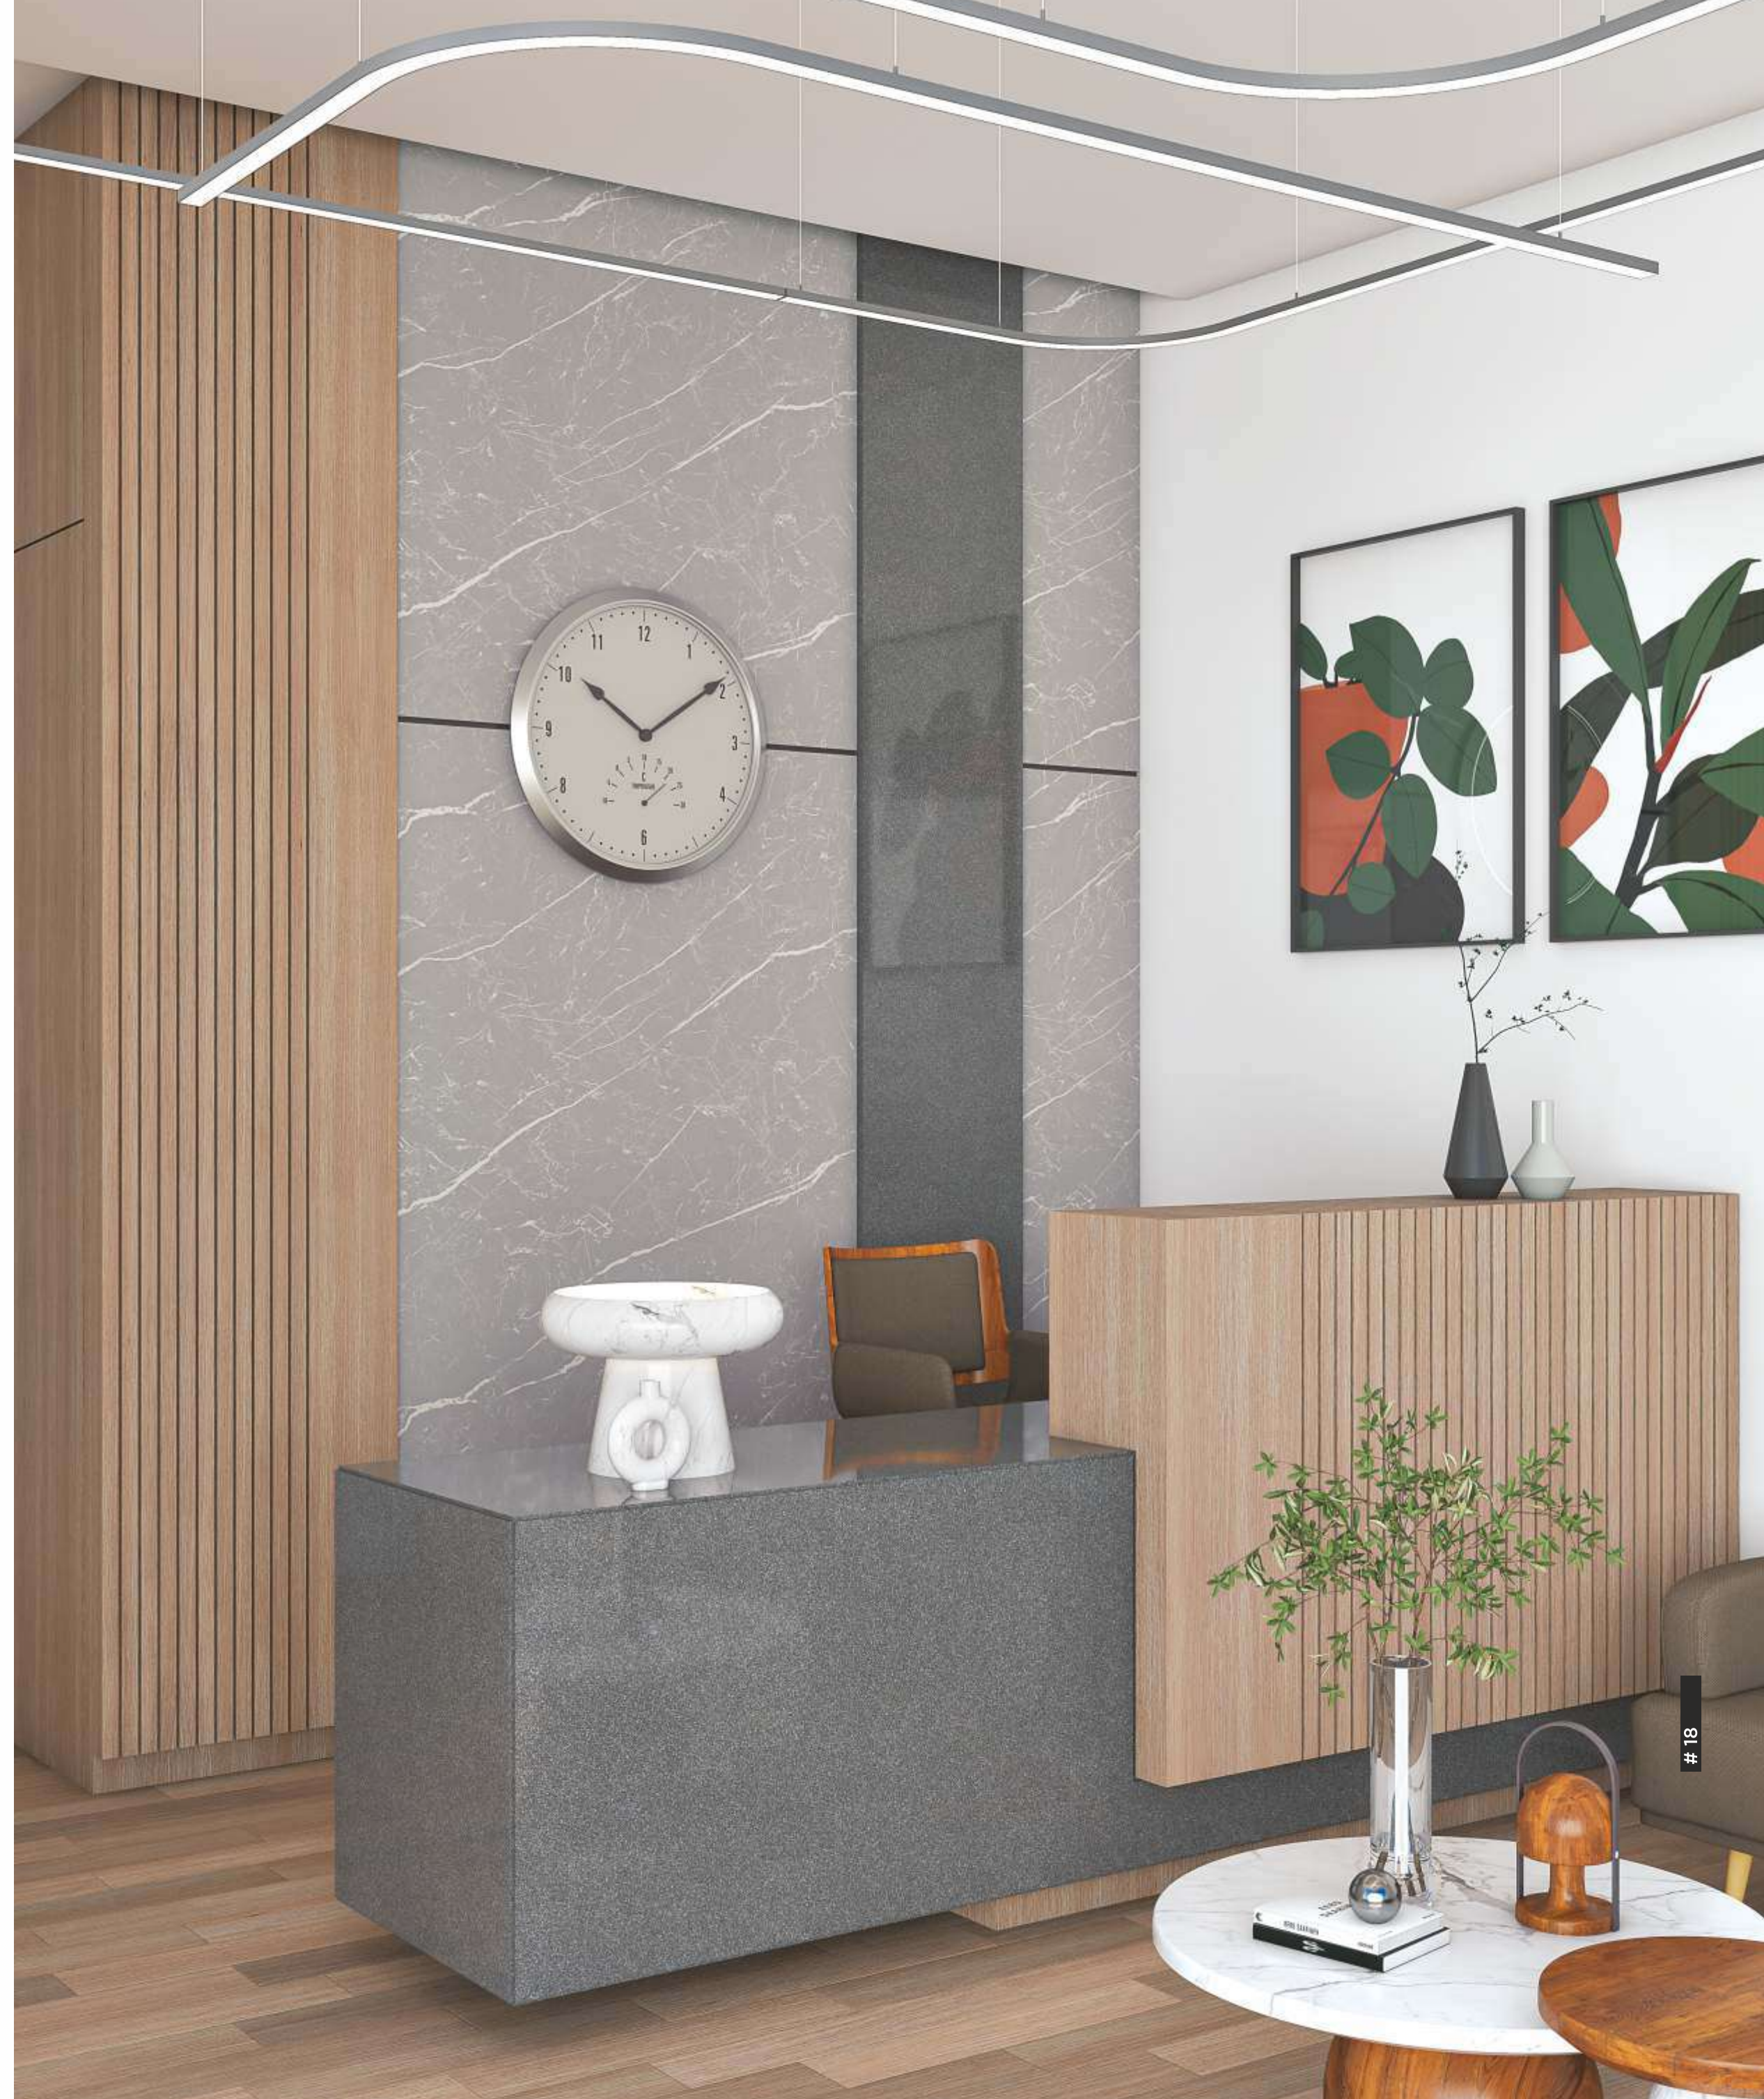

Z
ZERO REFLECTION

+
REGISTER EMBOZZ

+
METALLIC IMPRESSION

Lose yourself in the captivating beauty of our grey shaded marble, which artfully combines understated grey tones with delicate lilac hues. The result is a stunning creation that perfectly captures the essence of modern elegance, and adds a touch of refined sophistication to any surface it adorns.