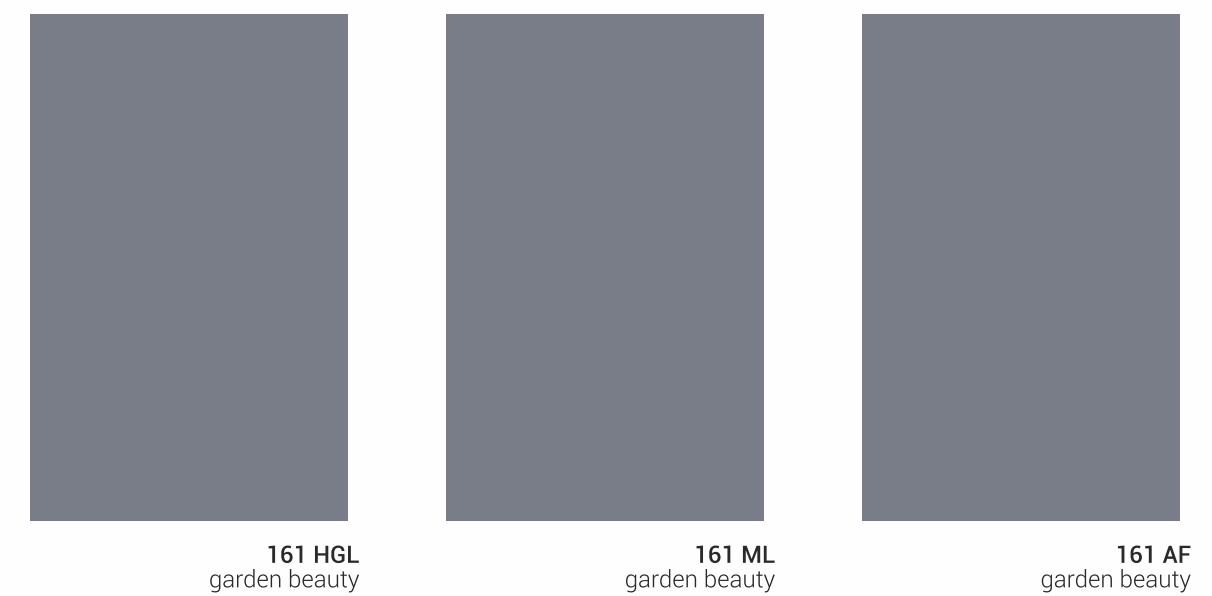

HARMONY

creating a harmonious balance that enhances any interior design. Discover the versatility and beauty of grey in our collection today.

SEAMLESS

shade of grey which can blend seamlessly with bold and colourful decor, creating a harmonious and balanced aesthetic due to its versatility.