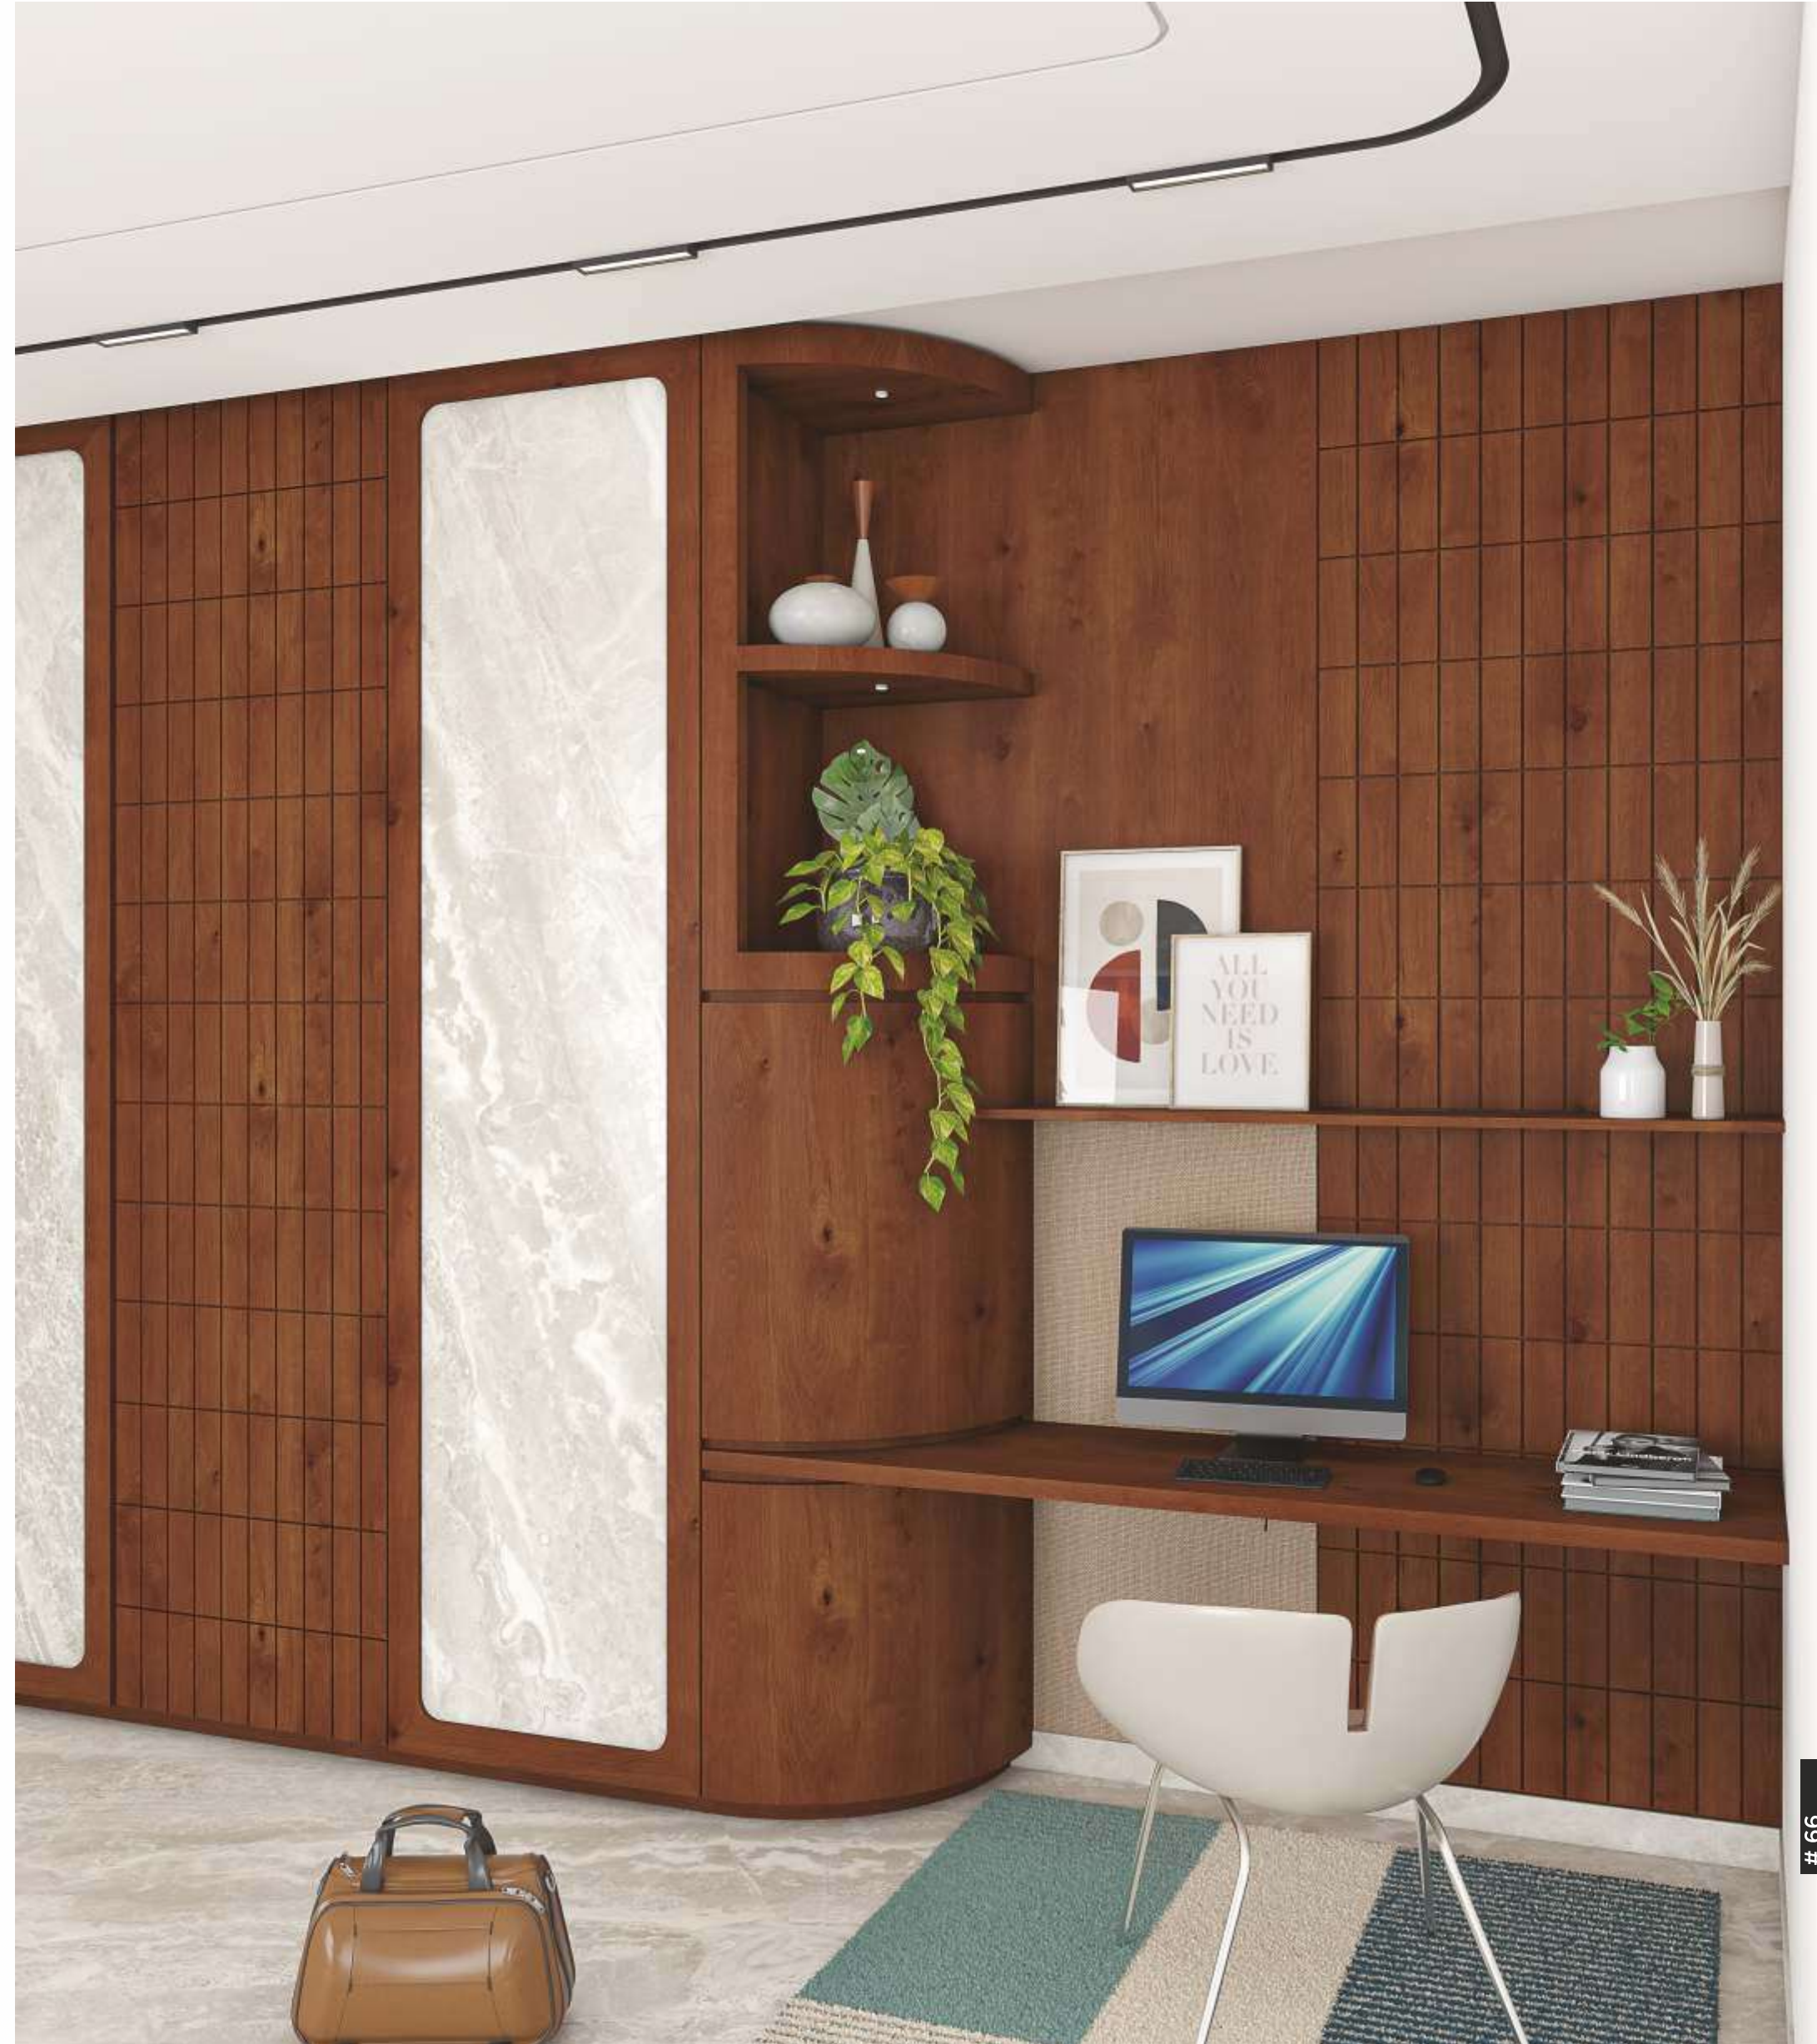

ZERO REFLECTION

Flora Oak is a classic shade that draws its inspiration from the awe-inspiring beauty of wood. Its appearance is a spellbinding work of art, casting a timeless charm that mesmerizes the eyes and keeps visitors spellbound with wonder.