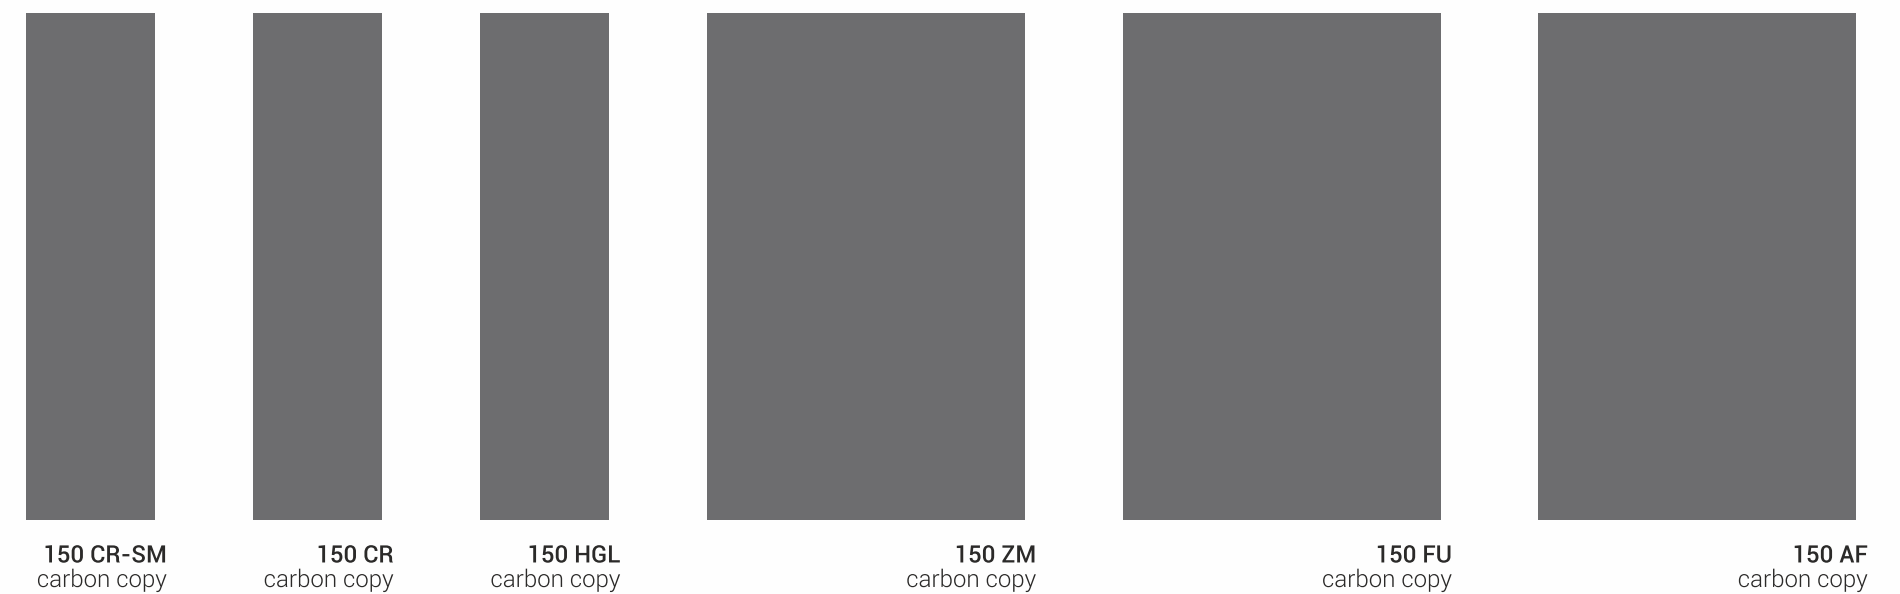

SOOTHING

new age grey color that can be a highly effective primary color into your design themes. Discover the timeless appeal of gray in our collection today.